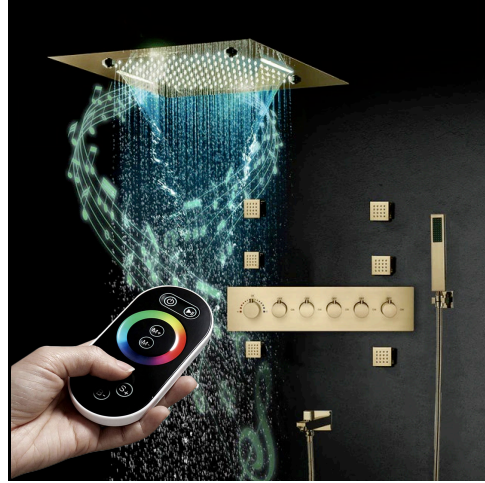

# BRUSHED GOLD THERMOSTATIC RECESSED CEILING MOUNT LED RAINFALL MUSICAL SHOWER SYSTEM WITH REMOTE CONTROL, HAND SHOWER AND 6 JETTED BODY SPRAYS SPECIFICATIONS

## Shower Head

Shower Head 3 Functions: Waterfall, Rainfall & Mist  
 Shower head size: 20 x 20 inch  
 Each function run all together and separately  
 Music and LED light work by electronic  
 All Metal Material: Solid Brass; Stainless Steel (top showerhead, hose)  
 Shower Head Mounting: Flush on ceiling  
 Hand Spray Hose: 59 inch  
 Water flow: 2.5 GPM ~ 5.5 GPM  
 Water pressure: 0.3 MPA ~ 1 MPA  
 Water pipe lines: 3/4 inch water pipes for the hot and cold water mixer inlet, the others are 1/2 inch

## 304 Stainless Steel

- 1: Turn ON/OFF
- 2: Color Touch Ring
- 5: Mode Switch
- 4/8: Dynamic Speed adjusting
- 3/6: Color Temperature adjusting
- 7/9: Dynamic Brightness adjusting

Product shown is only for installation display purpose

Thread Interface Size: G 1/2 Inch  
 Type: Fixed Rotatable Type  
 Installation Type: Wall Mounted  
 Material: Brass  
 Feature: Can rotate 360 degrees  
 Flow Rate: 1.5 GPM / 5.7 LPM (each Bodyspray)