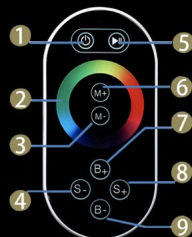

# BRUSHED GOLD THERMOSTATIC RECESSED CEILING MOUNT LED RAINFALL MUSICAL SHOWER SYSTEM WITH REMOTE CONTROL, HAND SHOWER AND 6 JETTED BODY SPRAYS SPECIFICATIONS

## Shower Head

Shower Head 3 Functions: Waterfall, Rainfall & Mist  
 Shower head size: 20 x 20 inch  
 Each function run all together and separately  
 Music and LED light work by electronic  
 All Metal Material: Solid Brass; Stainless Steel (top showerhead, hose)  
 Shower Head Mounting: Flush on ceiling  
 Hand Spray Hose: 59 inch  
 Water flow: 2.5 GPM ~ 5.5 GPM  
 Water pressure: 0.3 MPA ~ 1 MPA  
 Water pipe lines: 3/4 inch water pipes for the hot and cold water mixer inlet, the others are 1/2 inch

## 304 Stainless Steel

- 1: Turn ON/OFF
- 2: Color Touch Ring
- 5: Mode Switch
- 4/8: Dynamic Speed adjusting
- 3/6: Color Temperature adjusting
- 7/9: Dynamic Brightness adjusting

Product shown is only for installation display purpose

Thread Interface Size: G 1/2 Inch  
 Type: Fixed Rotatable Type  
 Installation Type: Wall Mounted  
 Material: Brass  
 Feature: Can rotate 360 degrees  
 Flow Rate: 1.5 GPM / 5.7 LPM (each Bodyspray)