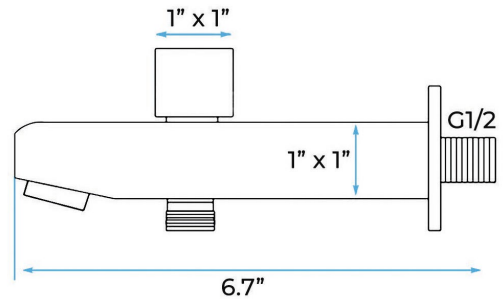

## Shower Head

Shower Head 3 Functions: Waterfall, Rainfall & Mist  
 Shower head size: 20 x 20 inch  
 Each function run all together and separately  
 Music and LED light work by electronic  
 All Metal Material: Solid Brass; Stainless Steel (top showerhead, hose)  
 Shower Head Mounting: Flush on ceiling  
 Hand Spray Hose: 59 inch  
 Water flow: 2.5 GPM ~ 5.5 GPM  
 Water pressure: 0.3 MPA ~ 1 MPA  
 Water pipe lines: 3/4 inch water pipes for the hot and cold water mixer inlet, the others are 1/2 inch

All dimensions and specifications are nominal and may vary. Use actual products for accuracy in critical situations.

**Shower Mixer**

Product shown is only for installation display purpose

**Shower Mixer Connections**

Unit: mm

Cold water

Hot water

Mixer water

**Hand Shower**

Flow Rate: 2.0 GPM / 7.6 LPM

**Spout**

**Body Jet**

Thread Interface Size: G 1/2 Inch  
 Type: Fixed Rotatable Type  
 Installation Type: Wall Mounted  
 Material: Brass  
 Feature: Can rotate 360 degrees  
 Flow Rate: 1.5 GPM / 5.7 LPM (each Bodyspray)