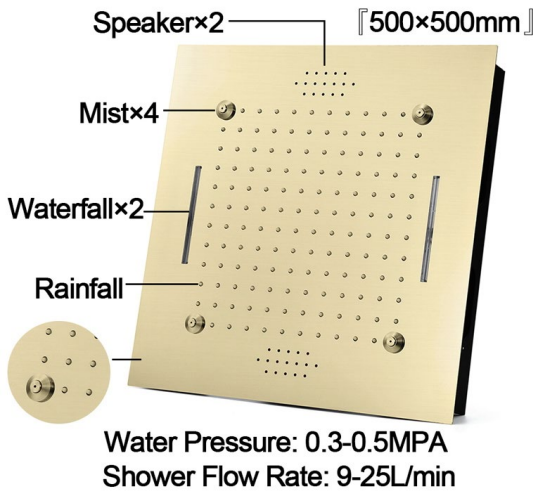

# BRUSHED GOLD THERMOSTATIC RECESSED CEILING MOUNT LED RAINFALL MUSICAL SHOWER SYSTEM WITH REMOTE CONTROL, HAND SHOWER AND 6 JETTED BODY SPRAYS SPECIFICATIONS

## Shower Head

Shower Head 3 Functions: Waterfall, Rainfall & Mist  
 Shower head size: 20 x 20 inch  
 Each function run all together and separately  
 Music and LED light work by electronic  
 All Metal Material: Solid Brass; Stainless Steel (top showerhead, hose)  
 Shower Head Mounting: Flush on ceiling  
 Hand Spray Hose: 59 inch  
 Water flow: 2.5 GPM ~ 5.5 GPM  
 Water pressure: 0.3 MPA ~ 1 MPA  
 Water pipe lines: 3/4 inch water pipes for the hot and cold water mixer inlet, the others are 1/2 inch

## 304 Stainless Steel

- 1: Turn ON/OFF
- 2: Color Touch Ring
- 5: Mode Switch
- 4/8: Dynamic Speed adjusting
- 3/6: Color Temperature adjusting
- 7/9: Dynamic Brightness adjusting

Product shown is only for installation display purpose

Thread Interface Size: G 1/2 Inch  
 Type: Fixed Rotatable Type  
 Installation Type: Wall Mounted  
 Material: Brass  
 Feature: Can rotate 360 degrees  
 Flow Rate: 1.5 GPM / 5.7 LPM (each Bodyspray)