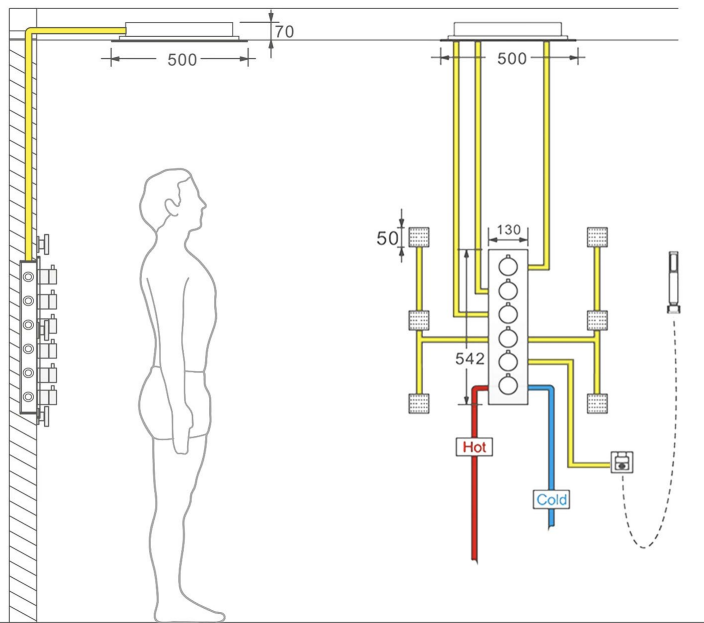

## Shower Head

Shower Head 3 Functions: Waterfall, Rainfall & Mist  
 Shower head size: 20 x 20 inch  
 Each function run all together and separately  
 Music and LED light work by electronic  
 All Metal Material: Solid Brass; Stainless Steel (top showerhead, hose)  
 Shower Head Mounting: Flush on ceiling  
 Hand Spray Hose: 59 inch  
 Water flow: 2.5 GPM ~ 5.5 GPM  
 Water pressure: 0.3 MPA ~ 1 MPA  
 Water pipe lines: 3/4 inch water pipes for the hot and cold water mixer inlet, the others are 1/2 inch

All dimensions and specifications are nominal and may vary. Use actual products for accuracy in critical situations.

**Shower Mixer**

Product shown is only for installation display purpose

**Shower Mixer Connections**

Unit: mm

Cold water

Hot water

Mixer water

**Hand Shower**

Flow Rate: 2.0 GPM / 7.6 LPM

**Spout**

**Body Jet**

Thread Interface Size: G 1/2 Inch  
 Type: Fixed Rotatable Type  
 Installation Type: Wall Mounted  
 Material: Brass  
 Feature: Can rotate 360 degrees  
 Flow Rate: 1.5 GPM / 5.7 LPM (each Bodyspray)