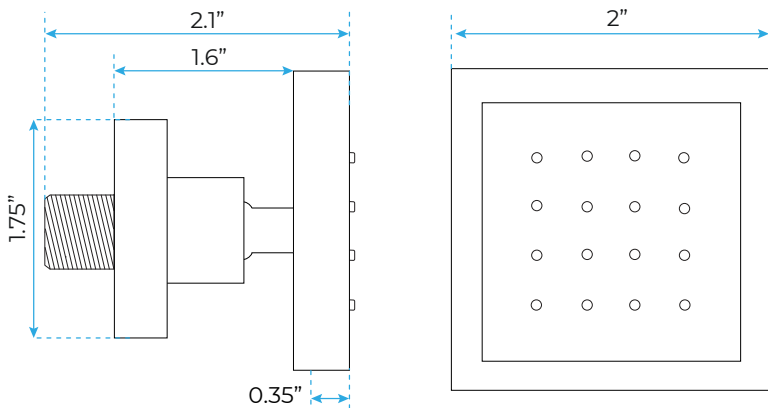

## Shower Head

Shower Head 3 Functions: Waterfall, Rainfall & Mist  
 Shower head size: 20 x 20 inch  
 Each function run all together and separately  
 Music and LED light work by electronic  
 All Metal Material: Solid Brass; Stainless Steel (top showerhead, hose)  
 Shower Head Mounting: Flush on ceiling  
 Hand Spray Hose: 59 inch  
 Water flow: 2.5 GPM ~ 5.5 GPM  
 Water pressure: 0.3 MPA ~ 1 MPA  
 Water pipe lines: 3/4 inch water pipes for the hot and cold water mixer inlet, the others are 1/2 inch

All dimensions and specifications are nominal and may vary. Use actual products for accuracy in critical situations.

**Shower Mixer**

Product shown is only for installation display purpose

**Shower Mixer Connections**

Unit: mm

Cold water

Hot water

Mixer water

**Hand Shower**

Flow Rate: 2.0 GPM / 7.6 LPM

**Spout**

**Body Jet**

Thread Interface Size: G 1/2 Inch  
 Type: Fixed Rotatable Type  
 Installation Type: Wall Mounted  
 Material: Brass  
 Feature: Can rotate 360 degrees  
 Flow Rate: 1.5 GPM / 5.7 LPM (each Bodyspray)