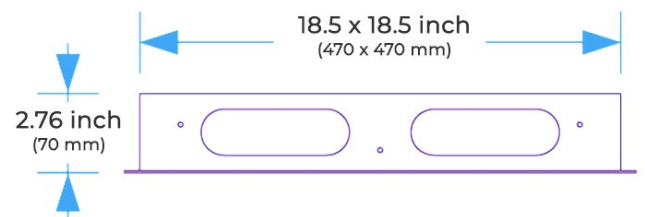

Product shown is only for installation display purpose