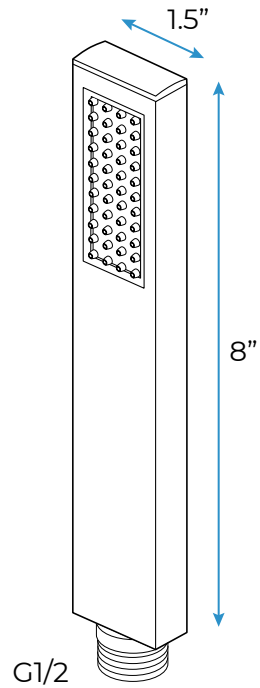

## Shower Head

Shower Head 3 Functions: Waterfall, Rainfall & Mist  
 Shower head size: 20 x 20 inch  
 Each function run all together and separately  
 Music and LED light work by electronic  
 All Metal Material: Solid Brass; Stainless Steel (top showerhead, hose)  
 Shower Head Mounting: Flush on ceiling  
 Hand Spray Hose: 59 inch  
 Water flow: 2.5 GPM ~ 5.5 GPM  
 Water pressure: 0.3 MPA ~ 1 MPA  
 Water pipe lines: 3/4 inch water pipes for the hot and cold water mixer inlet, the others are 1/2 inch

All dimensions and specifications are nominal and may vary. Use actual products for accuracy in critical situations.

**Shower Mixer**

Product shown is only for installation display purpose

**Shower Mixer Connections**

Unit: mm

Cold water

Hot water

Mixer water

**Hand Shower**

Flow Rate: 2.0 GPM / 7.6 LPM

**Spout**

**Body Jet**

Thread Interface Size: G 1/2 Inch  
 Type: Fixed Rotatable Type  
 Installation Type: Wall Mounted  
 Material: Brass  
 Feature: Can rotate 360 degrees  
 Flow Rate: 1.5 GPM / 5.7 LPM (each Bodyspray)