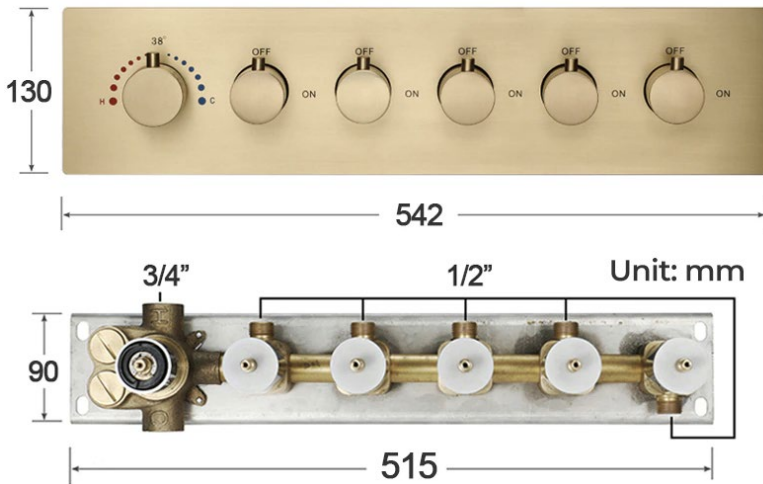

## Shower Head

Shower Head 3 Functions: Waterfall, Rainfall & Mist  
 Shower head size: 20 x 20 inch  
 Each function run all together and separately  
 Music and LED light work by electronic  
 All Metal Material: Solid Brass; Stainless Steel (top showerhead, hose)  
 Shower Head Mounting: Flush on ceiling  
 Hand Spray Hose: 59 inch  
 Water flow: 2.5 GPM ~ 5.5 GPM  
 Water pressure: 0.3 MPA ~ 1 MPA  
 Water pipe lines: 3/4 inch water pipes for the hot and cold water mixer inlet, the others are 1/2 inch

## 304 Stainless Steel

- 1: Turn ON/OFF
- 2: Color Touch Ring
- 5: Mode Switch
- 4/8: Dynamic Speed adjusting
- 3/6: Color Temperature adjusting
- 7/9: Dynamic Brightness adjusting

Product shown is only for installation display purpose

All dimensions and specifications are nominal and may vary. Use actual products for accuracy in critical situations.

**Shower Mixer**

Product shown is only for installation display purpose

**Shower Mixer Connections**

Thread Interface Size: G 1/2 Inch  
 Type: Fixed Rotatable Type  
 Installation Type: Wall Mounted  
 Material: Brass  
 Feature: Can rotate 360 degrees  
 Flow Rate: 1.5 GPM / 5.7 LPM (each Bodyspray)