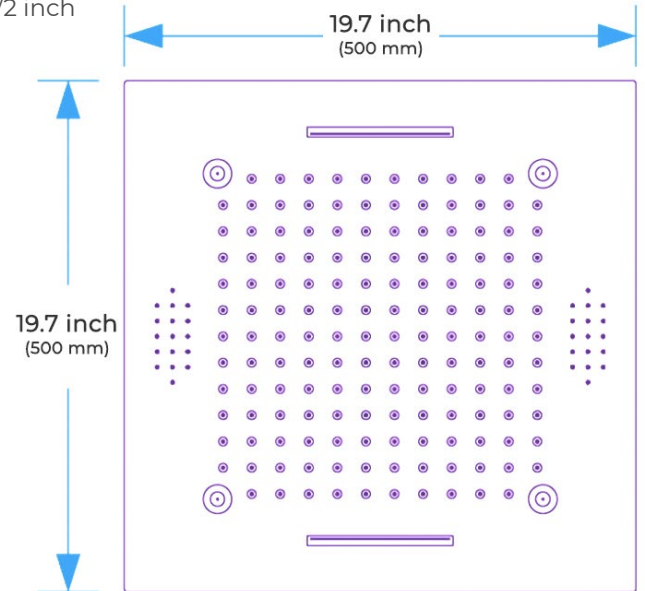

304 Stainless Steel

- 1: Turn ON/OFF
- 2: Color Touch Ring
- 5: Mode Switch
- 4/8: Dynamic Speed adjusting
- 3/6: Color Temperature adjusting
- 7/9: Dynamic Brightness adjusting